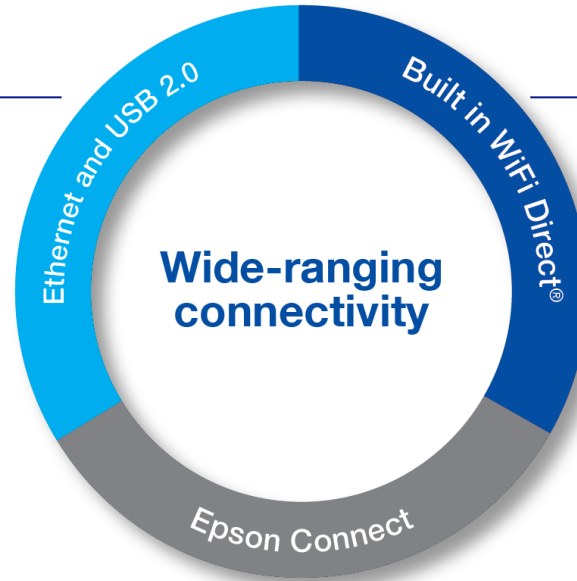

Superior quality prints with our new nine-colour UltraChrome HD ink-set with improved lightfastness for enhanced durability²

Achieve stunning levels of detail in both colour and black and white

SureColor SC-P800

ENHANCED FEATURES DESIGNED FOR GREATER VERSATILITY AND EASE-OF-USE

SureColor SC-P800

SIMPLE, ACCESSIBLE AND WIDE-RANGING CONNECTIVITY OPTIONS

Additional connectivity options via Ethernet and USB 2.0 connections