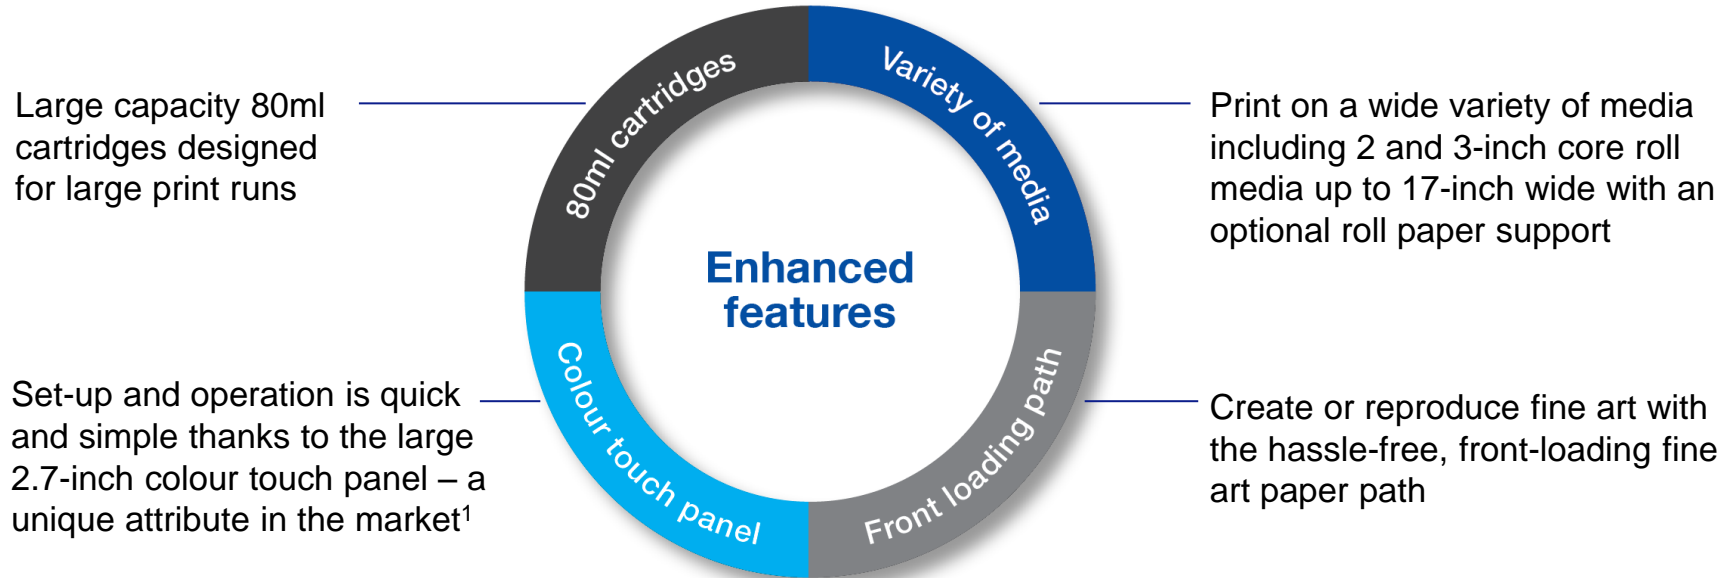

SureColor SC-P800

ENHANCED FEATURES DESIGNED FOR GREATER VERSATILITY AND EASE-OF-USE