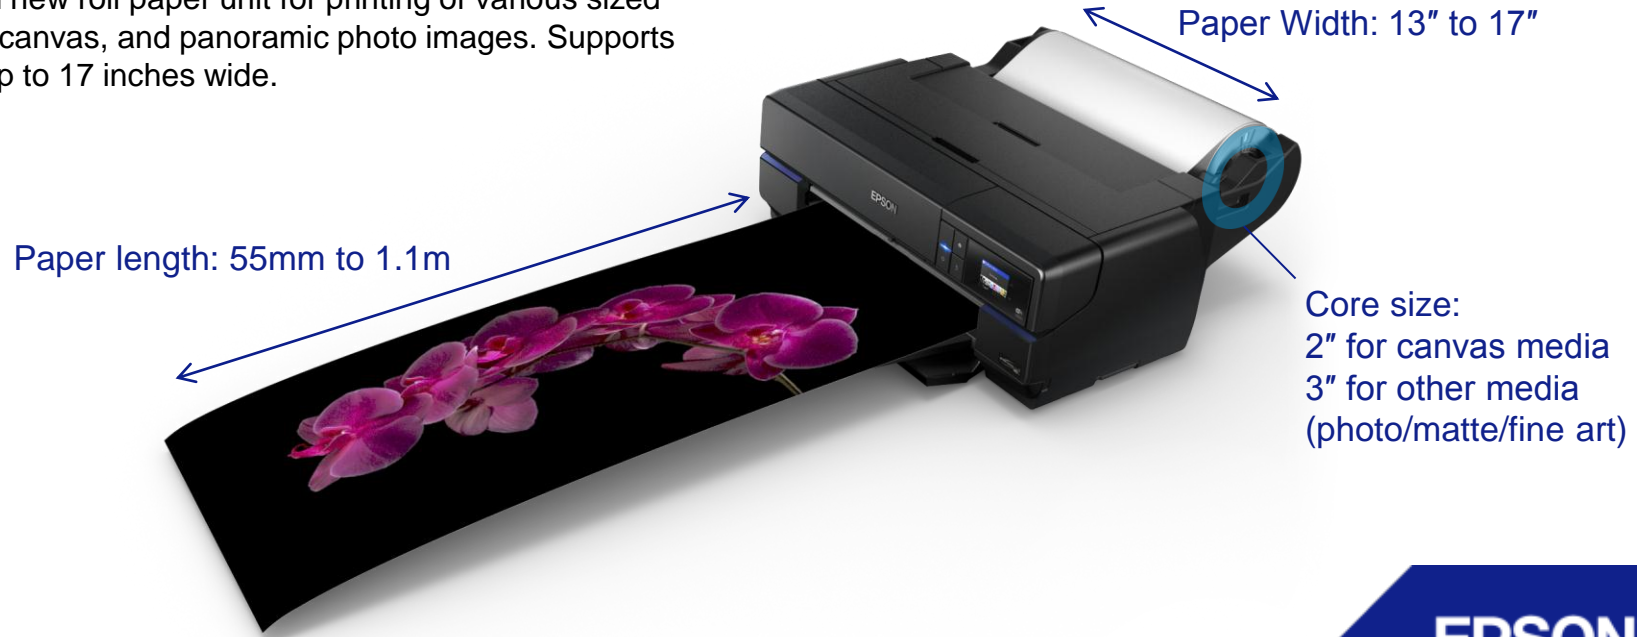

SureColor SC-P800

ROLL PAPER SUPPORT

Optional new roll paper unit for printing of various sized fine art, canvas, and panoramic photo images. Supports media up to 17 inches wide.