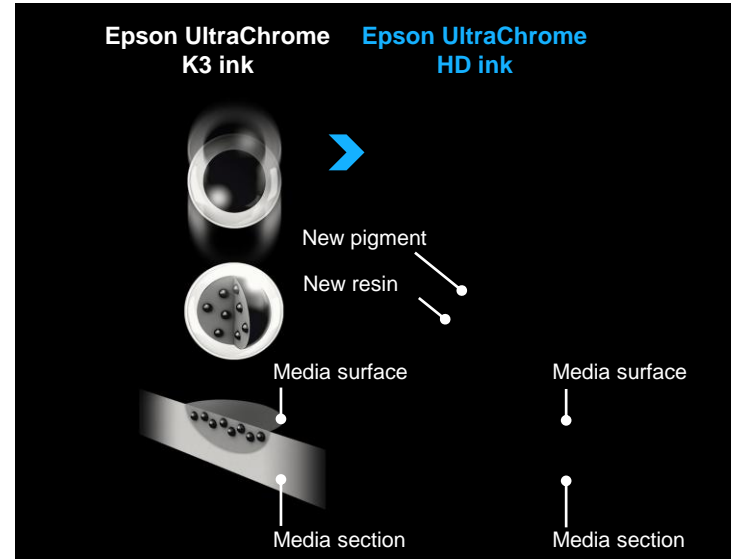

SureColor SC-P800

ULTRACHROME HD INK

Epson UltraChrome HD Inks are pigmented inks with high pigment density and resin coating for more stability, an even surface and gloss, delivering sharp and true-to-life colour on a wide variety of media.

- Reproduces a larger colour gamut and deeper blacks
- Higher colour accuracy, greater subtlety and smoother gradations
- Superb water and light resistance
- Excellent level of stability with improved lightfastness for greater durability for professional use and displays

EPSON ULTRACHROME
HD INK

EPSON®
EXCEED YOUR VISION