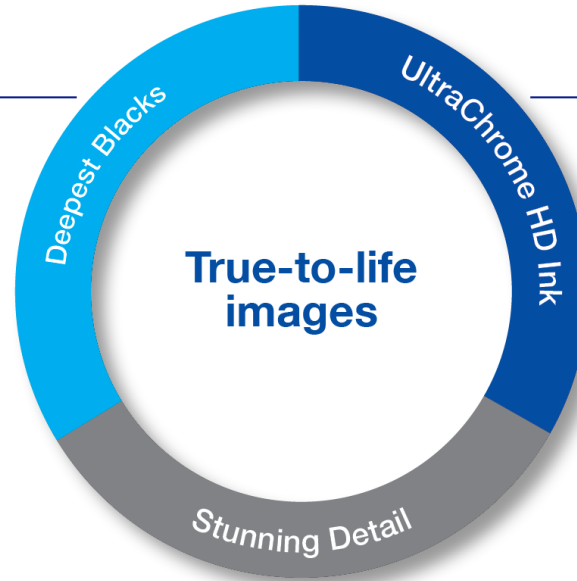

- **UltraChrome HD ink** – a new nine-colour ink-set which creates a wider colour gamut and an increased black density for better gradation and the deepest blacks on the market¹
- **Roll paper option** – print stunning images on a wider range of media including panorama, banners and gallery wrap canvas, making it the smallest A2 printer on the market with this feature¹
- **Intuitive technology** – simple, easy-to-use functionality with a 2.7-inch colour touch panel which is unique in the market sector¹
- **Advanced connectivity** – the first 17-inch photo printer on the market with wireless functionality¹ enabling printing from anywhere in the world using a tablet, smartphone or other internet-enabled devices

EPSON ULTRACHROME
HD INK

EPSON®
EXCEED YOUR VISION

SureColor SC-P800

OUTSTANDING, PROFESSIONAL-QUALITY, TRUE-TO LIFE IMAGES

Increased black density for better gradation and the deepest blacks on the market with a Dmax of 2.86

Superior quality prints with our new nine-colour UltraChrome HD ink-set with improved lightfastness for enhanced durability²

Achieve stunning levels of detail in both colour and black and white

SureColor SC-P800

Artists

- Fine art creation and reproduction
- Gallery wrap canvas compatibility
- Long-lasting exhibition and design materials

SureColor SC-P800

Vivid colour – nine-colour UltraChrome HD for an exceptionally wide colour gamut